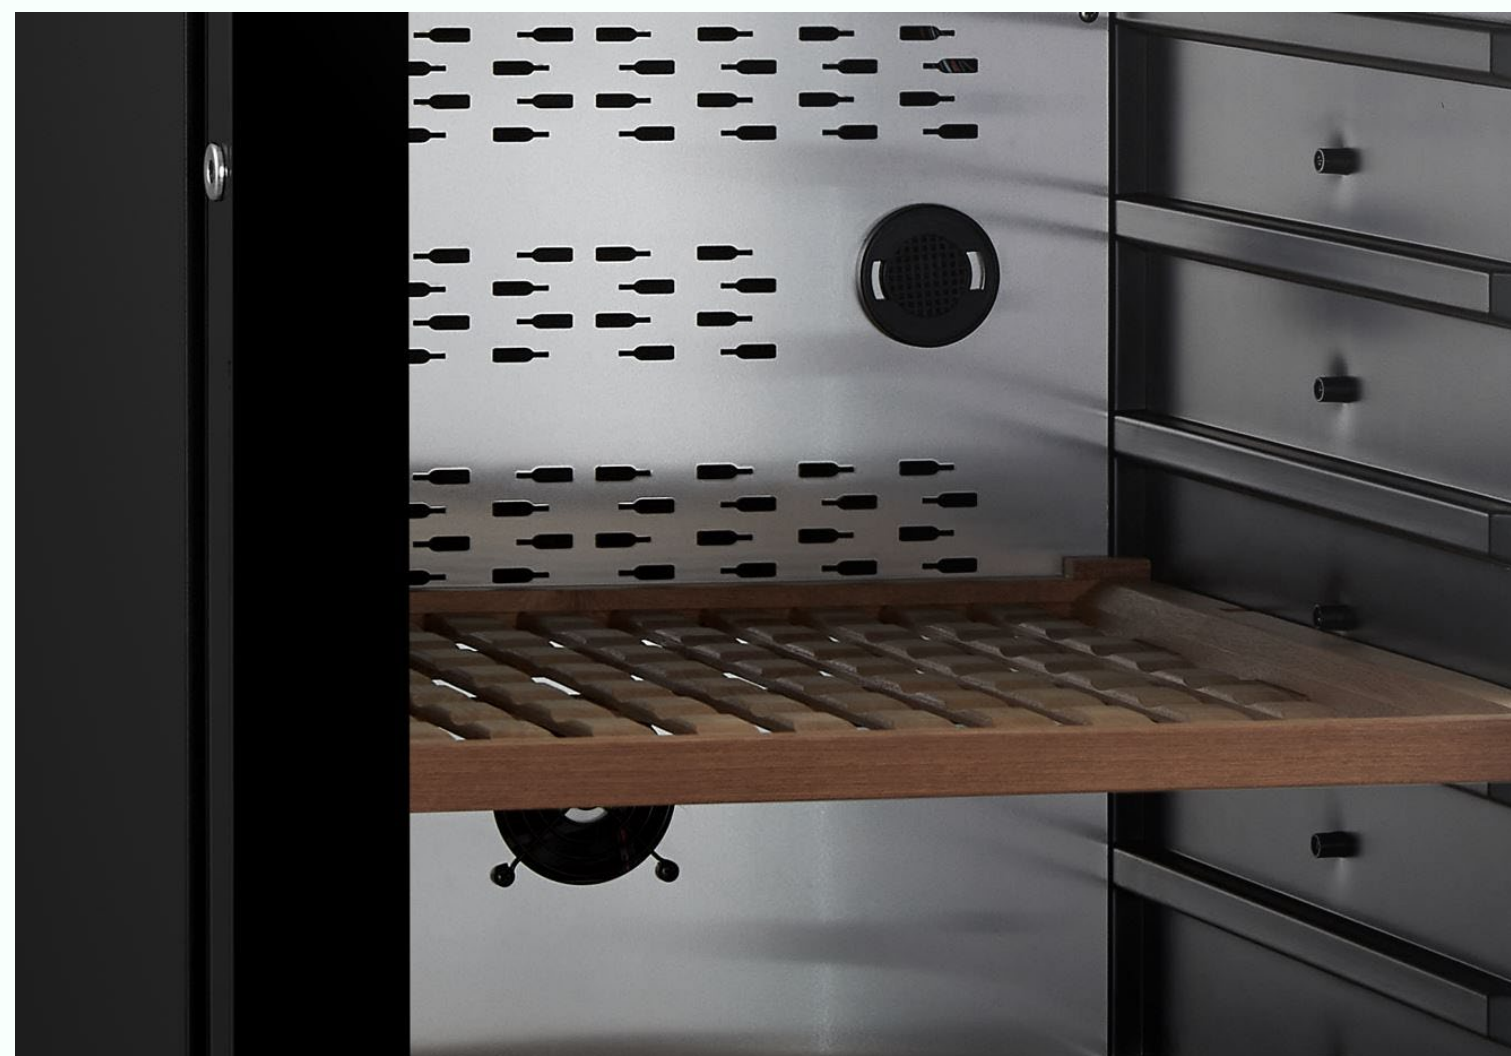

Угольный фильтр & направляющие

Угольный фильтр, необходим в винных шкафах для выдержки вина, гарантирует фильтрацию и обновление воздуха и тем самым предотвращает образование плесени и неприятных запахов.

« FILTRE »
Угольный фильтр
See cellar compatibility

ref. FILTRE1
EAN : 3595323624011

ref. FILTRE3
EAN : 3595320105162

ref. FILTRE5
EAN : 3595320107692