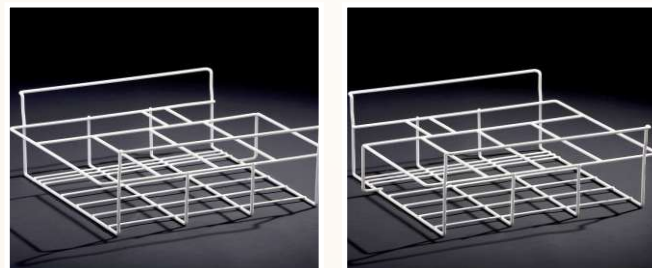

**F68**

Item 967 201 05

Features:

- Outside thermometer
- Lock
- No baskets

Height: 875 mm  
 Depth: 650 mm  
 Width: 1770 mm

EK26, EK36, EK46, EK56, EK66

Standard basket, 225 mm wide - item 280.398

Standard basket, 270 mm wide - item 280.400

Divider for basket 280.398  
Item 280.442

Divider for basket 280.400  
Item 280.443

Scoop Ice Basket, 4 rooms - item 280.617

Scoop Ice Basket, 5 rooms, item 280.618

Basket for ice buckets, 11 rooms total  
Item 280.601 Left side / Item 280.602 Right side

Scoop Ice Basket, item 280.567

Plastic top for basket 280.567  
Item 280.496

EK26, EK36, EK46, EK56, EK66

Light Canopy neutral, fit all models, branding optional

For 200 ltr:	115V - 760.575	ltr: 230V - 760.556
For 300 ltr:	115V - 760.576	ltr: 230V - 760.557
For 400 ltr:	115V - 760.577	ltr: 230V - 760.558
For 500 ltr:	115V - 760.578	ltr: 230V - 760.559
For 600 ltr:	115V - 760.579	ltr: 230V - 760.560