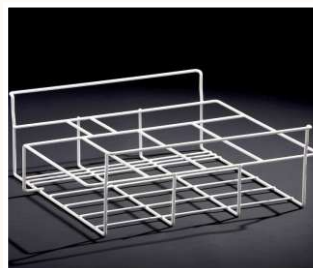

Spare Parts Catalog
Horizontal Models

Derby

EK36, EK46 , EK47C

EK36

Item 932 105 05

Features:

- Outside thermometer
- Lock
- No baskets

Height: 883 mm
 Depth: 650 mm
 Width: 750 mm

F68

Item 967 201 05

Features:

- Outside thermometer
- Lock
- No baskets

Height: 875 mm
 Depth: 650 mm
 Width: 1770 mm

EK26, EK36, EK46, EK56, EK66

Standard basket, 225 mm wide - item 280.398

Standard basket, 270 mm wide - item 280.400

Divider for basket 280.398
Item 280.442

Divider for basket 280.400
Item 280.443

Scoop Ice Basket, 4 rooms - item 280.617

Scoop Ice Basket, 5 rooms, item 280.618

Basket for ice buckets, 11 rooms total
Item 280.601 Left side / Item 280.602 Right side

Scoop Ice Basket, item 280.567

Plastic top for basket 280.567
Item 280.496

EK26, EK36, EK46, EK56, EK66

Light Canopy neutral, fit all models, branding optional

| | | |
|--------------|----------------|---------------------|
| For 200 ltr: | 115V - 760.575 | ltr: 230V - 760.556 |
| For 300 ltr: | 115V - 760.576 | ltr: 230V - 760.557 |
| For 400 ltr: | 115V - 760.577 | ltr: 230V - 760.558 |
| For 500 ltr: | 115V - 760.578 | ltr: 230V - 760.559 |
| For 600 ltr: | 115V - 760.579 | ltr: 230V - 760.560 |