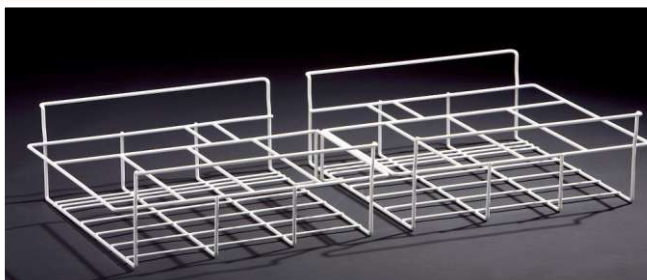

Spare Parts Catalog
Horizontal Models

Derby

EK36, EK46 , EK47C

EK36

Item 932 105 05

Features:

- Outside thermometer
- Lock
- No baskets

Height: 883 mm
 Depth: 650 mm
 Width: 750 mm

F68

Item 967 201 05

Features:

- Outside thermometer
- Lock
- No baskets

Height: 875 mm
 Depth: 650 mm
 Width: 1770 mm

EK26, EK36, EK46, EK56, EK66

Standard basket, 225 mm wide - item 280.398

Standard basket, 270 mm wide - item 280.400

Divider for basket 280.398
Item 280.442

Divider for basket 280.400
Item 280.443

Scoop Ice Basket, 4 rooms - item 280.617

Scoop Ice Basket, 5 rooms, item 280.618

Basket for ice buckets, 11 rooms total
Item 280.601 Left side / Item 280.602 Right side

Scoop Ice Basket, item 280.567

Plastic top for basket 280.567
Item 280.496

EK26, EK36, EK46, EK56, EK66

Light Canopy neutral, fit all models, branding optional

| | | |
|--------------|----------------|---------------------|
| For 200 ltr: | 115V - 760.575 | ltr: 230V - 760.556 |
| For 300 ltr: | 115V - 760.576 | ltr: 230V - 760.557 |
| For 400 ltr: | 115V - 760.577 | ltr: 230V - 760.558 |
| For 500 ltr: | 115V - 760.578 | ltr: 230V - 760.559 |
| For 600 ltr: | 115V - 760.579 | ltr: 230V - 760.560 |