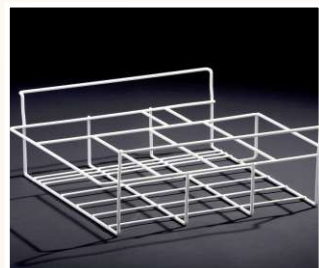

Spare Parts Catalog
Horizontal Models

Derby

EK36, EK46 , EK47C

EK36

Item 932 105 05

Features:

- Outside thermometer
- Lock
- No baskets

Height: 883 mm
 Depth: 650 mm
 Width: 750 mm

F68

Item 967 201 05

Features:

- Outside thermometer
- Lock
- No baskets

Height: 875 mm
 Depth: 650 mm
 Width: 1770 mm

EK26, EK36, EK46, EK56, EK66

Standard basket, 225 mm wide - item 280.398

Standard basket, 270 mm wide - item 280.400

Divider for basket 280.398
Item 280.442

Divider for basket 280.400
Item 280.443

Scoop Ice Basket, 4 rooms - item 280.617

Scoop Ice Basket, 5 rooms, item 280.618

Basket for ice buckets, 11 rooms total
Item 280.601 Left side / Item 280.602 Right side

Scoop Ice Basket, item 280.567

Plastic top for basket 280.567
Item 280.496

EK26, EK36, EK46, EK56, EK66

Light Canopy neutral, fit all models, branding optional

| | | |
|--------------|----------------|---------------------|
| For 200 ltr: | 115V - 760.575 | ltr: 230V - 760.556 |
| For 300 ltr: | 115V - 760.576 | ltr: 230V - 760.557 |
| For 400 ltr: | 115V - 760.577 | ltr: 230V - 760.558 |
| For 500 ltr: | 115V - 760.578 | ltr: 230V - 760.559 |
| For 600 ltr: | 115V - 760.579 | ltr: 230V - 760.560 |