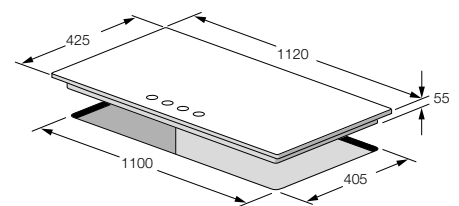

STANDARD ACCESSORIES

Cast iron adaptor for Woks
Cast iron reducer for small pans
Power cord with plug

Arctic white glass
FCH 1124 G 2DWK WH
Code EAN 8019801017768