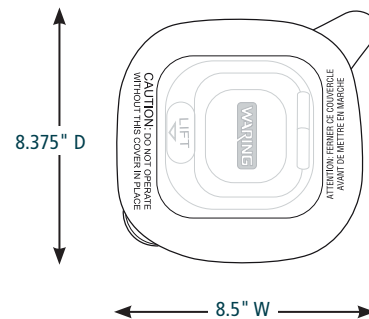

CAC143 Jar Pad

DIMENSIONS

Out of Box Weight: 8.4 lb.

ORDERING INFORMATION	#STD. PKG.	GIFTBOX WEIGHT	CUBIC FEET	BOX DIMENSIONS D x W x H	UPC	CASE PKG.	MC WEIGHT	MC DIMENSIONS D x W x H	MBC
BB300S – Toggle Switch with 48 oz. Stainless Steel Container	1	10	.89	10.1" x 10.1" x 15.1"	040072035111	2	21.4	21" x 10.6" x 16.1"	10040072035118