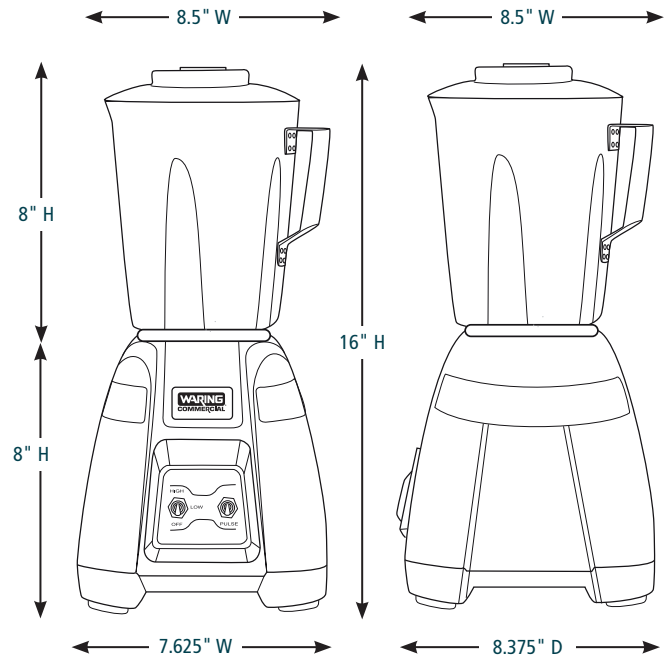

waringcommercialproducts.com

PARTS & ACCESSORIES

CAC138 48 oz. Stainless Steel Blender Container

CAC132 48 oz. Copolyester Blender Container

CAC137 Clutch Repair Kit (12 pack)

CAC141 Blending Assembly

CAC142 Blender Lid

CAC143 Jar Pad

DIMENSIONS

Out of Box Weight: 8.4 lb.

ORDERING INFORMATION	#STD. PKG.	GIFTBOX WEIGHT	CUBIC FEET	BOX DIMENSIONS D x W x H	UPC	CASE PKG.	MC WEIGHT	MC DIMENSIONS D x W x H	MBC
BB300S – Toggle Switch with 48 oz. Stainless Steel Container	1	10	.89	10.1" x 10.1" x 15.1"	040072035111	2	21.4	21" x 10.6" x 16.1"	10040072035118