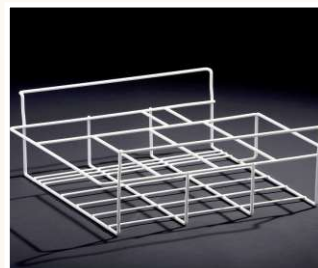

Spare Parts Catalog
Horizontal Models

Derby

EK36, EK46 , EK47C

EK36

Item 932 105 05

Features:

- Outside thermometer
- Lock
- No baskets

Height: 883 mm
 Depth: 650 mm
 Width: 750 mm

F68

Item 967 201 05

Features:

- Outside thermometer
- Lock
- No baskets

Height: 875 mm
 Depth: 650 mm
 Width: 1770 mm

EK26, EK36, EK46, EK56, EK66

Standard basket, 225 mm wide - item 280.398

Standard basket, 270 mm wide - item 280.400

Divider for basket 280.398
Item 280.442

Divider for basket 280.400
Item 280.443

Scoop Ice Basket, 4 rooms - item 280.617

Scoop Ice Basket, 5 rooms, item 280.618

Basket for ice buckets, 11 rooms total
Item 280.601 Left side / Item 280.602 Right side

Scoop Ice Basket, item 280.567

Plastic top for basket 280.567
Item 280.496

EK26, EK36, EK46, EK56, EK66

Light Canopy neutral, fit all models, branding optional

| | | |
|--------------|----------------|---------------------|
| For 200 ltr: | 115V - 760.575 | ltr: 230V - 760.556 |
| For 300 ltr: | 115V - 760.576 | ltr: 230V - 760.557 |
| For 400 ltr: | 115V - 760.577 | ltr: 230V - 760.558 |
| For 500 ltr: | 115V - 760.578 | ltr: 230V - 760.559 |
| For 600 ltr: | 115V - 760.579 | ltr: 230V - 760.560 |