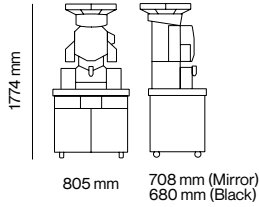

Speed S⁺plus All-in-One Wide