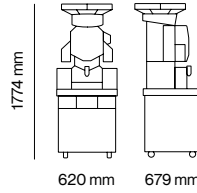

Speed S⁺plus All-in-One Slim