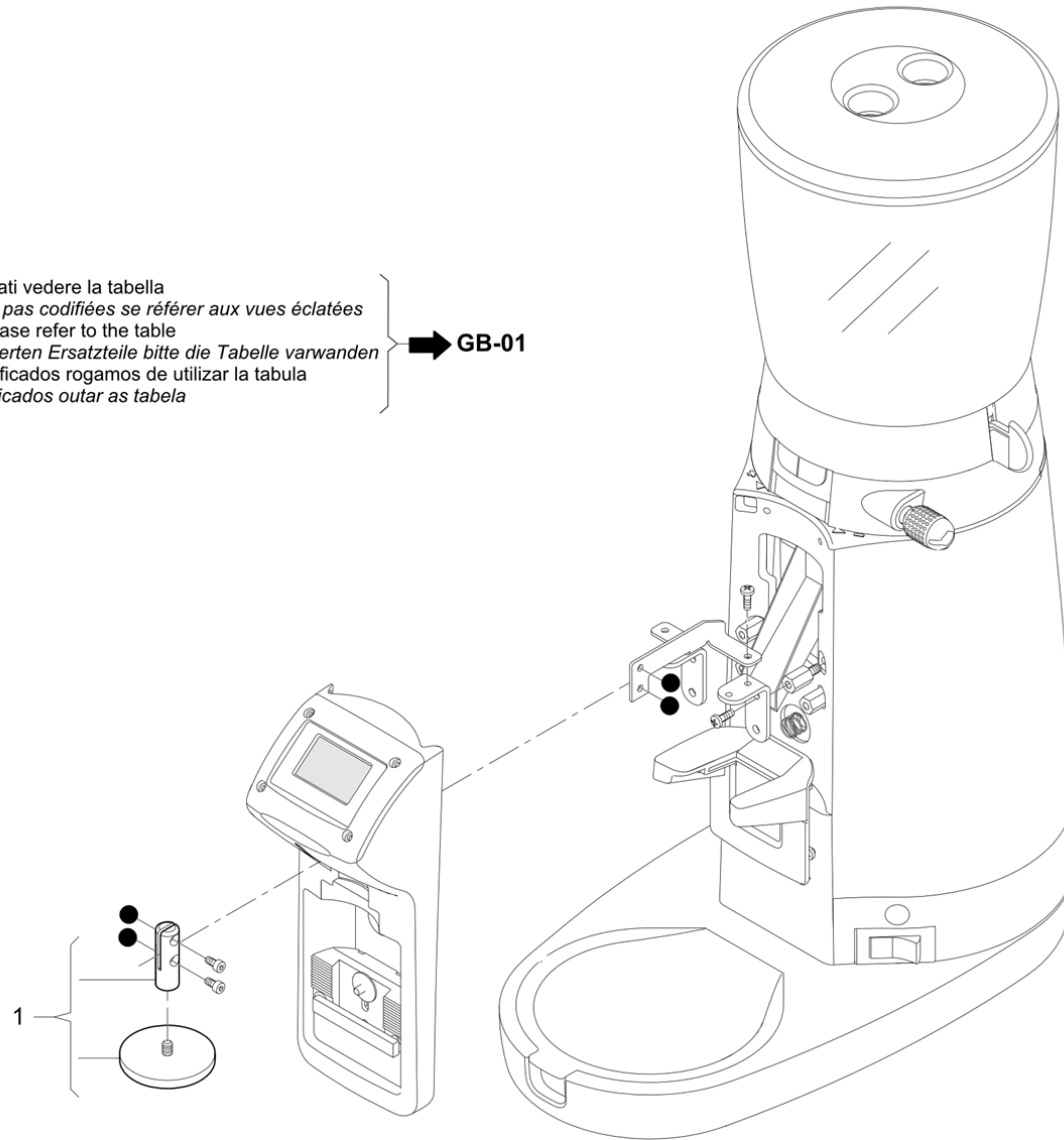

Per i particolari non codificati vedere la tabella
Pour les pièces détachées pas codifiées se référer aux vues éclatées
For the parts not listed, please refer to the table
Bezüglich der nicht kodifizierten Ersatzteile bitte die Tabelle verwenden
Por los repuestos no codificados rogamos de utilizar la tabula
Pelos particulares no codificados outar as tabela

→ GB-01