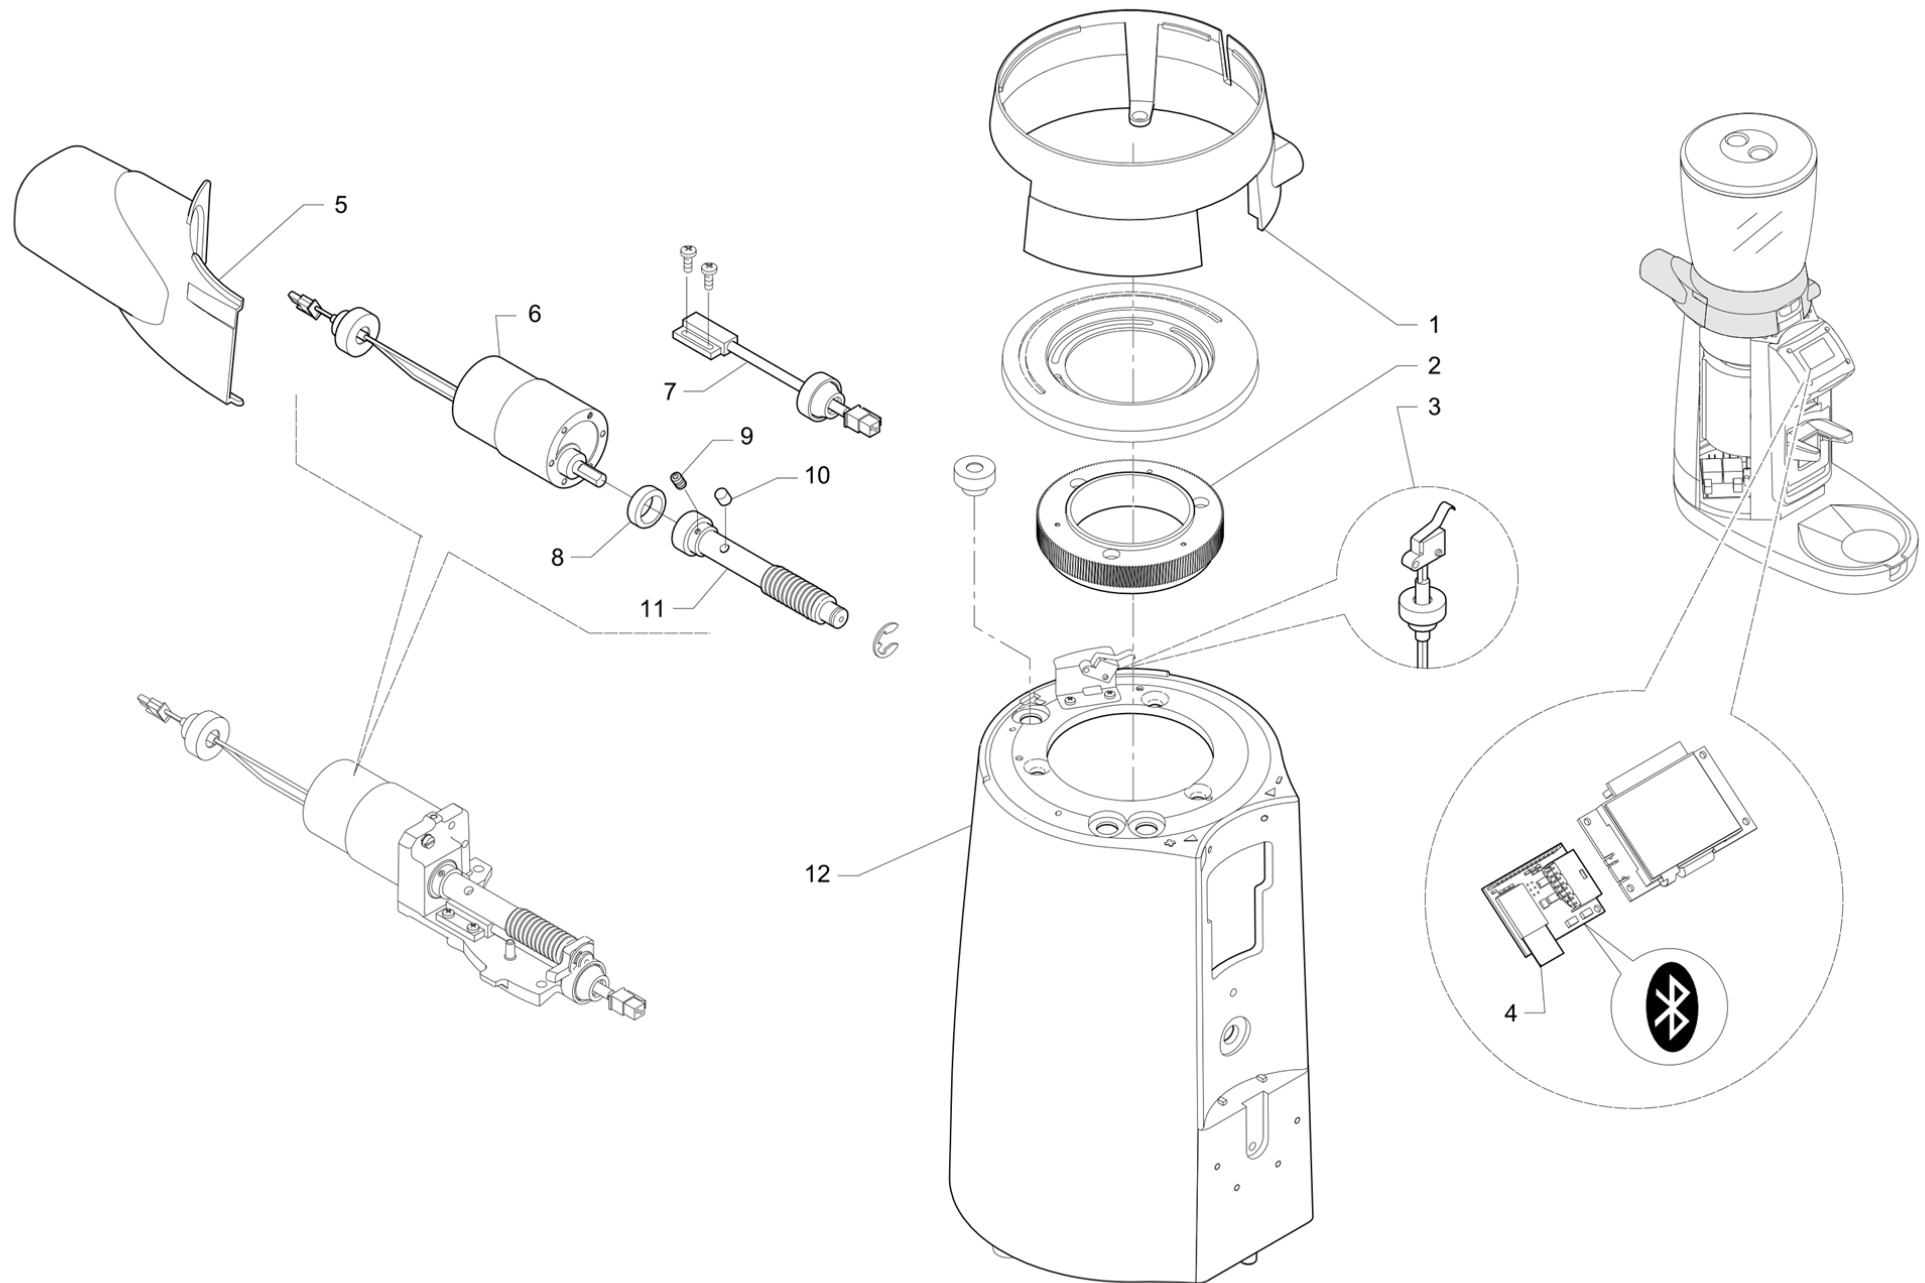

Pos	Part Number	Description	Validity	Notes
1	965428000	MAGNUM ON DEMAND WIRELESS COLLAR		
2	971011000	CONIK BT COGWHEEL		
3	965431000	SECURITY MICRO SWITCH		
4	538015000	BLUETOOTH		
5	965430010	WIRELESS MOTOR CARTER		
5	975057000	MAGNUM OD MOTOR CASING	N:UL	
6	965500010	MOTOR		
7	965320000	SENSOR ASSEMBLE		
8	965360000	BUSH		
9	512603050	S.S. M3X5 SCREW		
10	530602300	MAGNET 4X4		
11	965425000	GRINDING ADJUSTMENT SCREW SHAFT ON D		
12	965429004	BODY FOR MAGNUM ON D WIRELESS