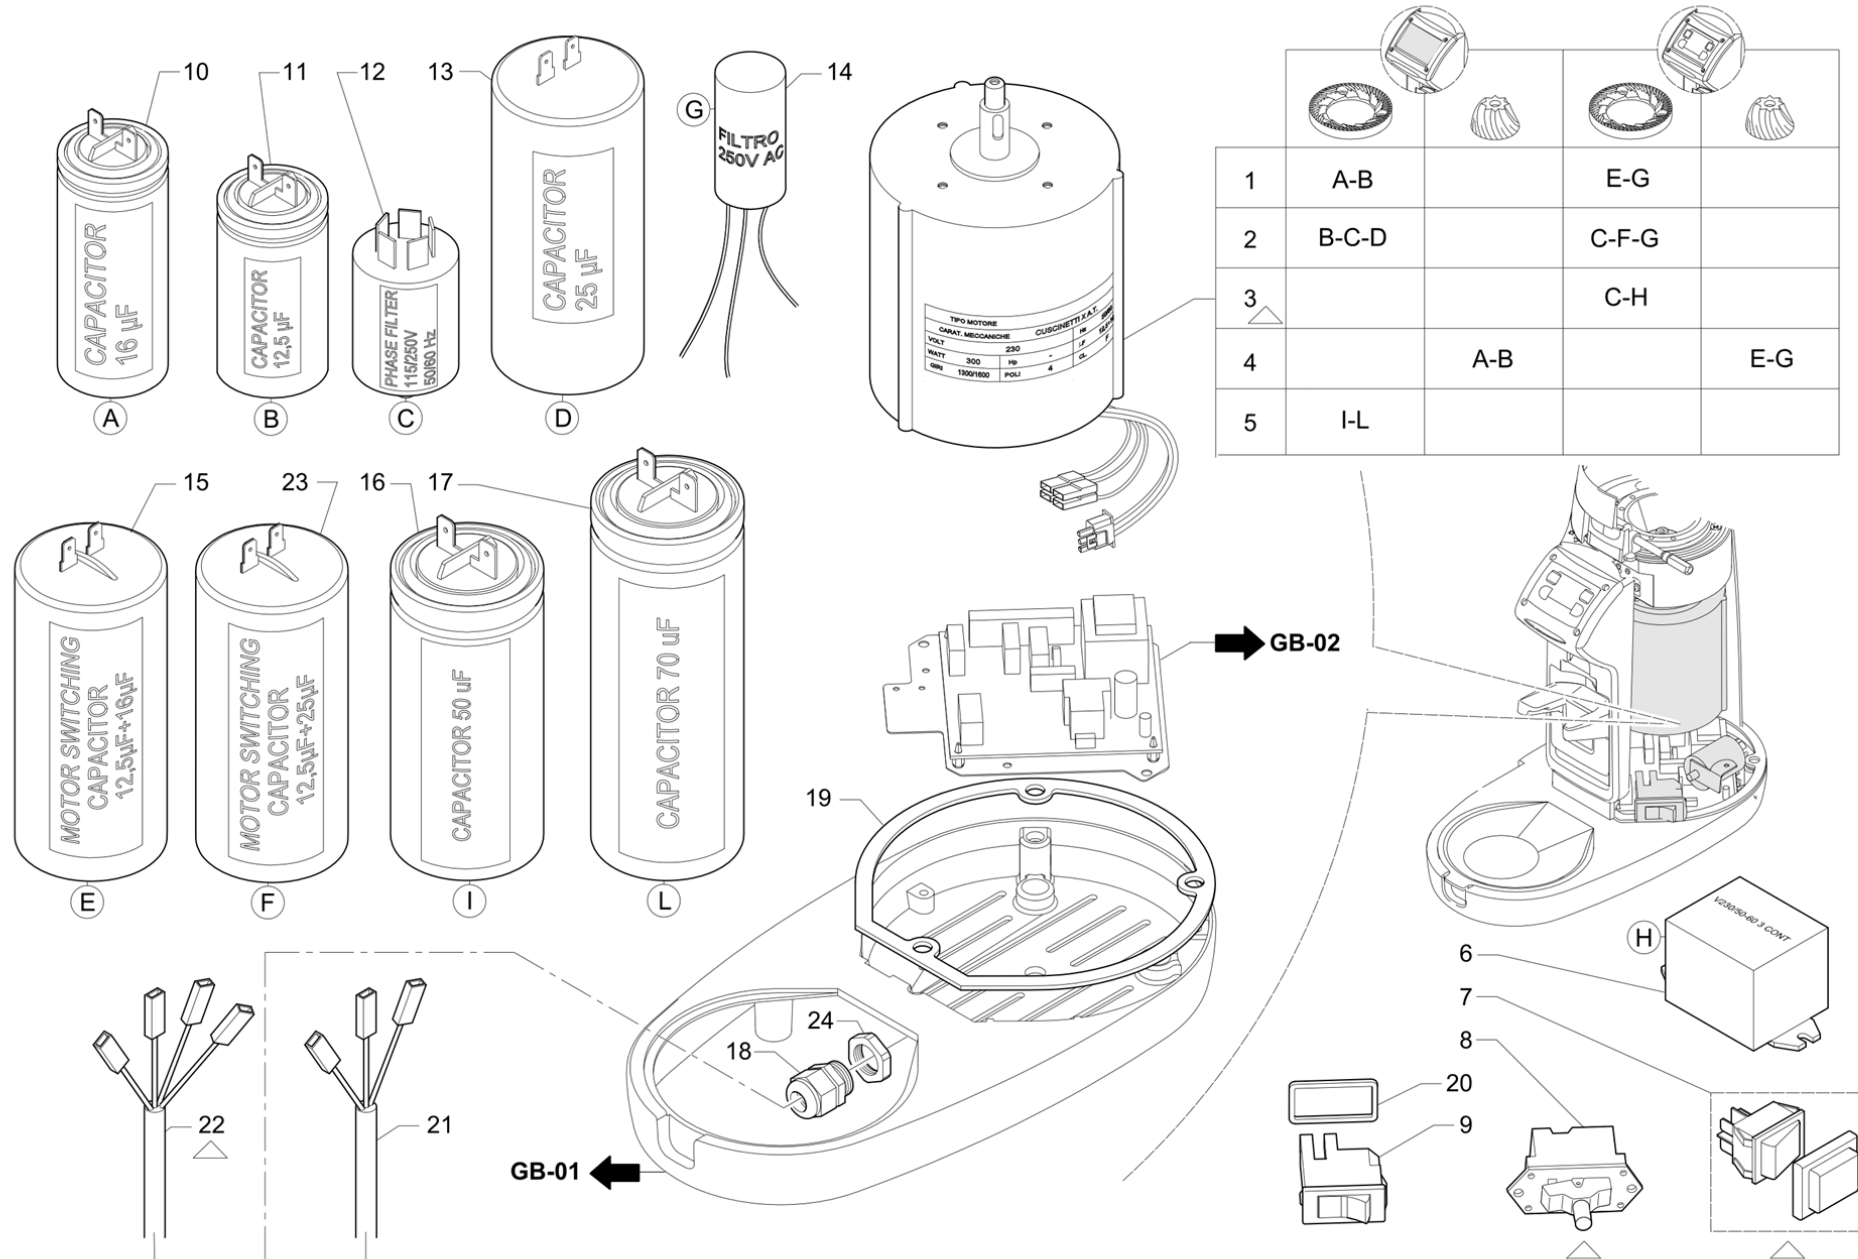

Pos	Part Number	Description	Validity	Notes
1	965045000	PLAIN GRINDSTONE MOTOR		
2	965294000	MOTOR50-60HZ 200V/M ON DEMAND 64	M:JP	
3	965206000	MAGNUM ON D MOTOR 200V/3	M:JP	
4	965047000	CONE-SHAPED GRINDSTONES MOTOR		
5	965093000	MOTOR 100-120V 50-60Hz -300W	N:UL	
6	531505700	RELAY 16A 250V	M:JP	
7	965340000	LIGHT SWITCH		
8	532021608	SWITCH 3 PHASE		
9	965069010	SWITCH		
9	965201000	ROCKER SWITCH	N:UL	
10	531494400	METAL. COND. 16 uF DUCATI 4.16.33.41.29		
11	531494100	CONDENSER 12.5 uF DUCATI 416.33.3029		
12	531404200	PHASE FILTER 115/250V 50/60 Hz	M:JP	
13	531493900	CAPACITOR	M:JP	
14	535877000	SINGLE-PHASE C FILTER WITH FAST-ON		
15	965076000	STARTING CAPACITOR		
16	965410000	COND. 50 F DUCATI	N:UL	
17	965411000	COND. 70 F DUCATI	N:UL	
18	532178400	CABLE GLAND		
19	965220000	BASE GASKET MAGNUM ON D		
20	965223000	SWITCH GASKET MAGNUM ON D		
20	965370000	SWITCH GASKET	N:UL	
21	530117400	FEED-IN CABLE JPN	M:JP	
21	530117500	MAIN CABLE		
21	530117300	SUPPLY WIRE MONO3X14	N:UL	
22	530118010	FEED-IN CABLE JPN 3 PHASE JPN	M:JP	
23	531493800	CIRCUIT BREAKER 25-12.5 uF	M:JP	
24	532178500	LOCKNUT