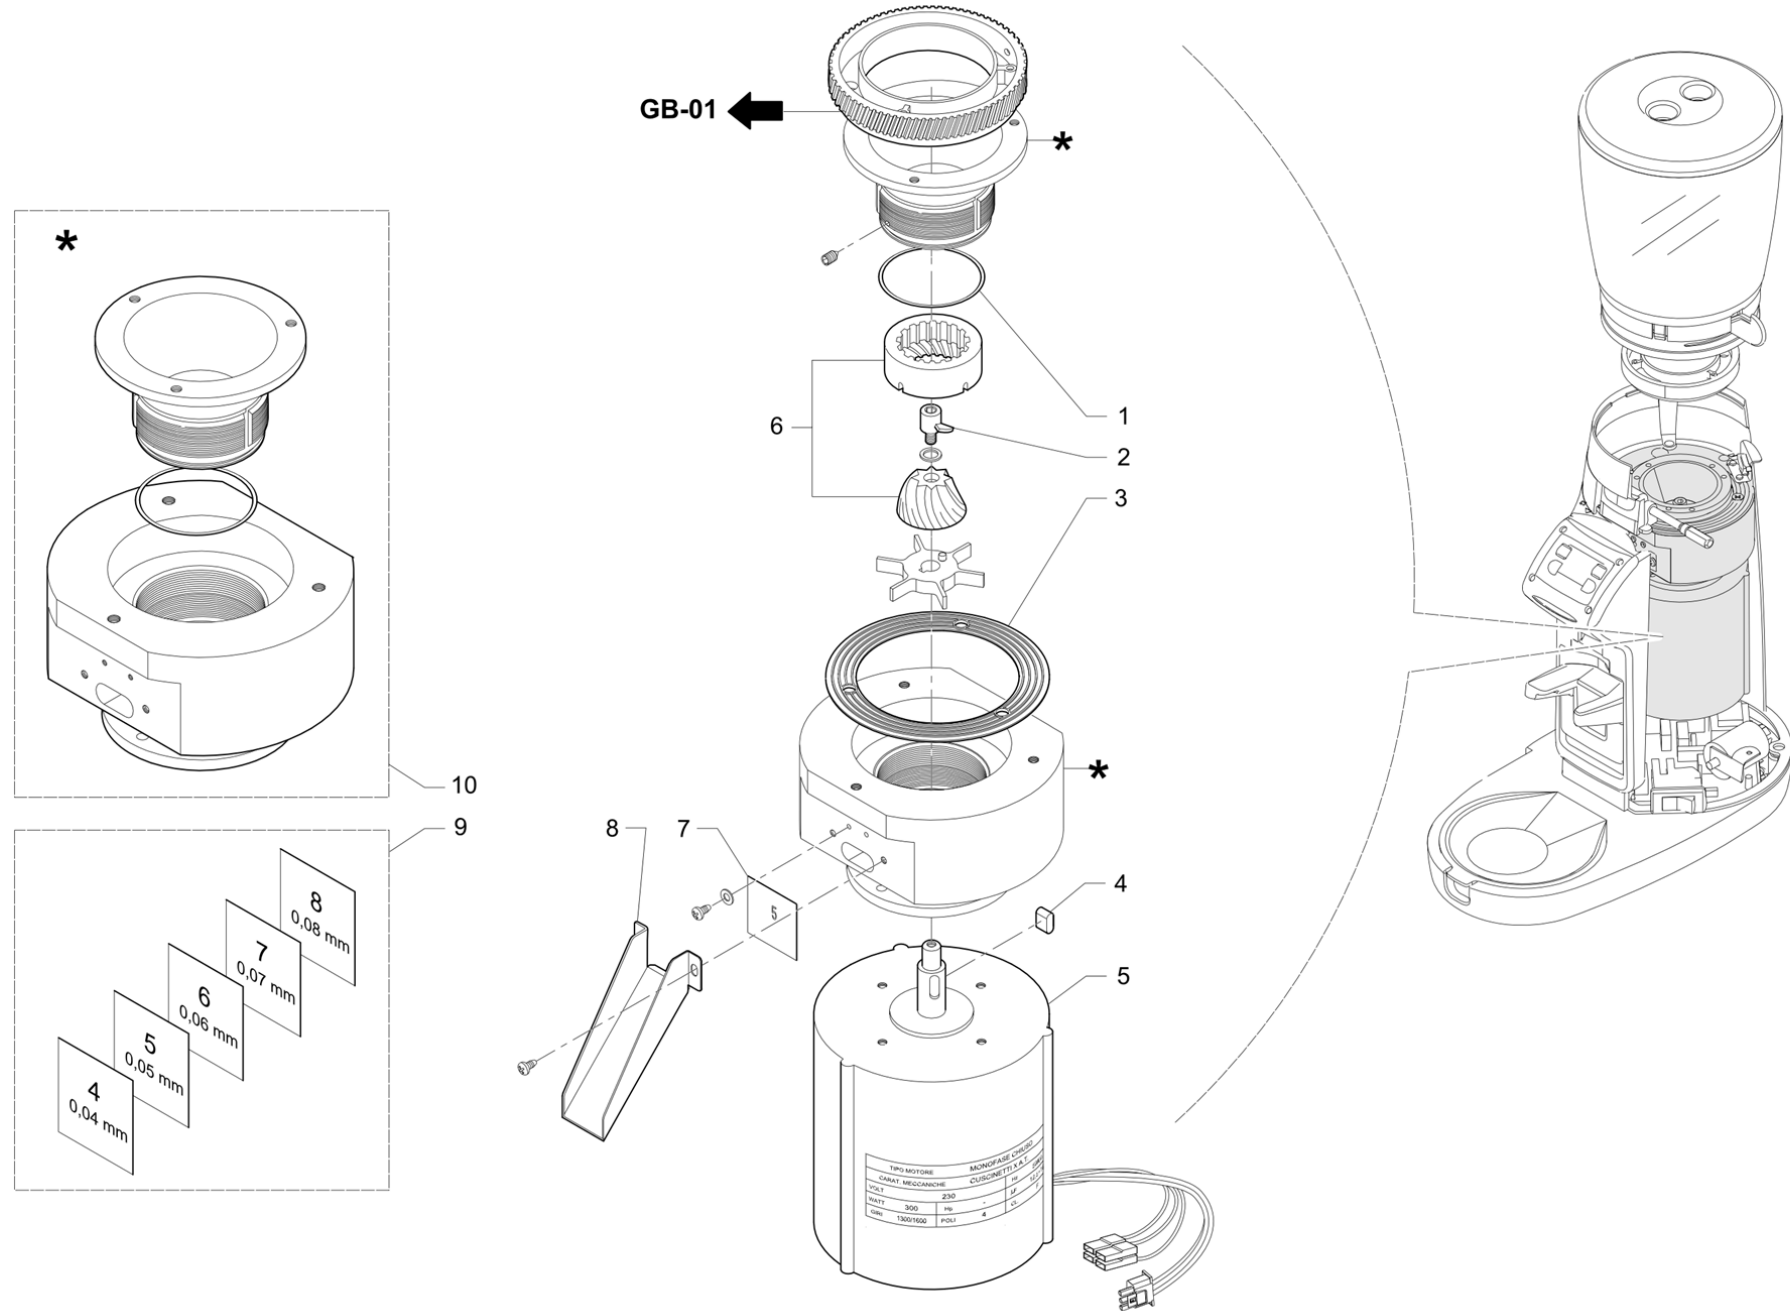

→ GB-01

Pos	Part Number	Description	Validity	Notes
1	537054900	COFFEE TAMPER KIT MAGNUM OD		

Pos	Part Number	Description	Validity	Notes
1	965222000	MAGNUM CARTER ON DEM. GASKET		
2	965266000	USER BOARD		
3	965481000	TAIN CARTER MAGNM OND		
4	965264000	FEED-IN BOARD		
5	965265000	FEED-IN BOARD "TOUCH"		
6	965268000	LED 12 V BOARD MAGNUM ON D		
7	965063000	MICROSWITCH FEDER		
8	965061000	MICROSWITCH START MAGNUM ON D		
9	975027000	MAGNUM FRONT GUARD RUBBER		
10	975059000	MAGNUM FRONT COVER	N:UL	
10	537055000	FRONT GUARD KIT		
11	965270000	PHOTOCELL MAGNUM ON D		
12	965434000	120V MAGNUM POWER BOARD	N:UL	
12	965433010	MAGNUM OD. TOUCH POWDER CARD		
13	965055000	PUSH BOTTON STRIP		
14	965051020	FRONT PANEL		
15	965056010	FILTERHOLDER SUPPORT MAGNUM ON D		
16	965058010	PAWL		
17	965267000	USER BOARD "TOUCH"		
18	975060000	KEYBOARD COVER	N:UL	
18	965054040	KEYBOARD COVER		
19	965226000	TOUCH SCREEN GASKET		
20	965225000	TOURCH SCREEN SLIDE MAGNUM ON D		
21	965432010	USER CARD - TOUCH		
22	965059000	SWITCH MICRO START		
23	965052030	LED GLASS MAGNUM ON D		

Pos	Part Number	Description	Validity	Notes
1	402268000	O RING 72.75X1.78 NBR 70		
2	503604080	S.S. M4X8 T.SV. SCREW		
3	532744300	WASHER 6.4x18 INOX		
4	965039008	STONE HANDLE		
5	965221010	MOTOR GASKET MAGNUM ON D		
6	532744200	PIN		
7	965045000	PLAIN GRINDSTONE MOTOR		
7	965294000	MOTOR50-60HZ 200V/M ON DEMAND 64	M:JP	
7	965093000	MOTOR 100-120V 50-60Hz -300W	N:UL	
8	429959000	GRIND STONES RIGHT DIAM.64 MM.		
9	537041300	GRINDSTONE DIA.63,5 MM		
10	965480000	MAGNUM ON DEMAND SLIDE GASKET		
11	965271010	METAL SHEET 0.05		
12	965040000	COFFEE POWDER SHOOT		
13	980057010	PLATE FASTENER		
14	968086000	NSF MAGNUM COFFEE CHUTE	N:NSF	
15	968085000	DUCT PLATE 20X25X0.08		
16	968084000	DUCT PLATE 20X25X0.05		
17	537046600	REGULATING COFFEE PLATES KIT		
18	965722000	KIT FOR GROUND COFFEE REGULATION		
18	965810000	PROTECTION JPN	M:JP,N:NSF	