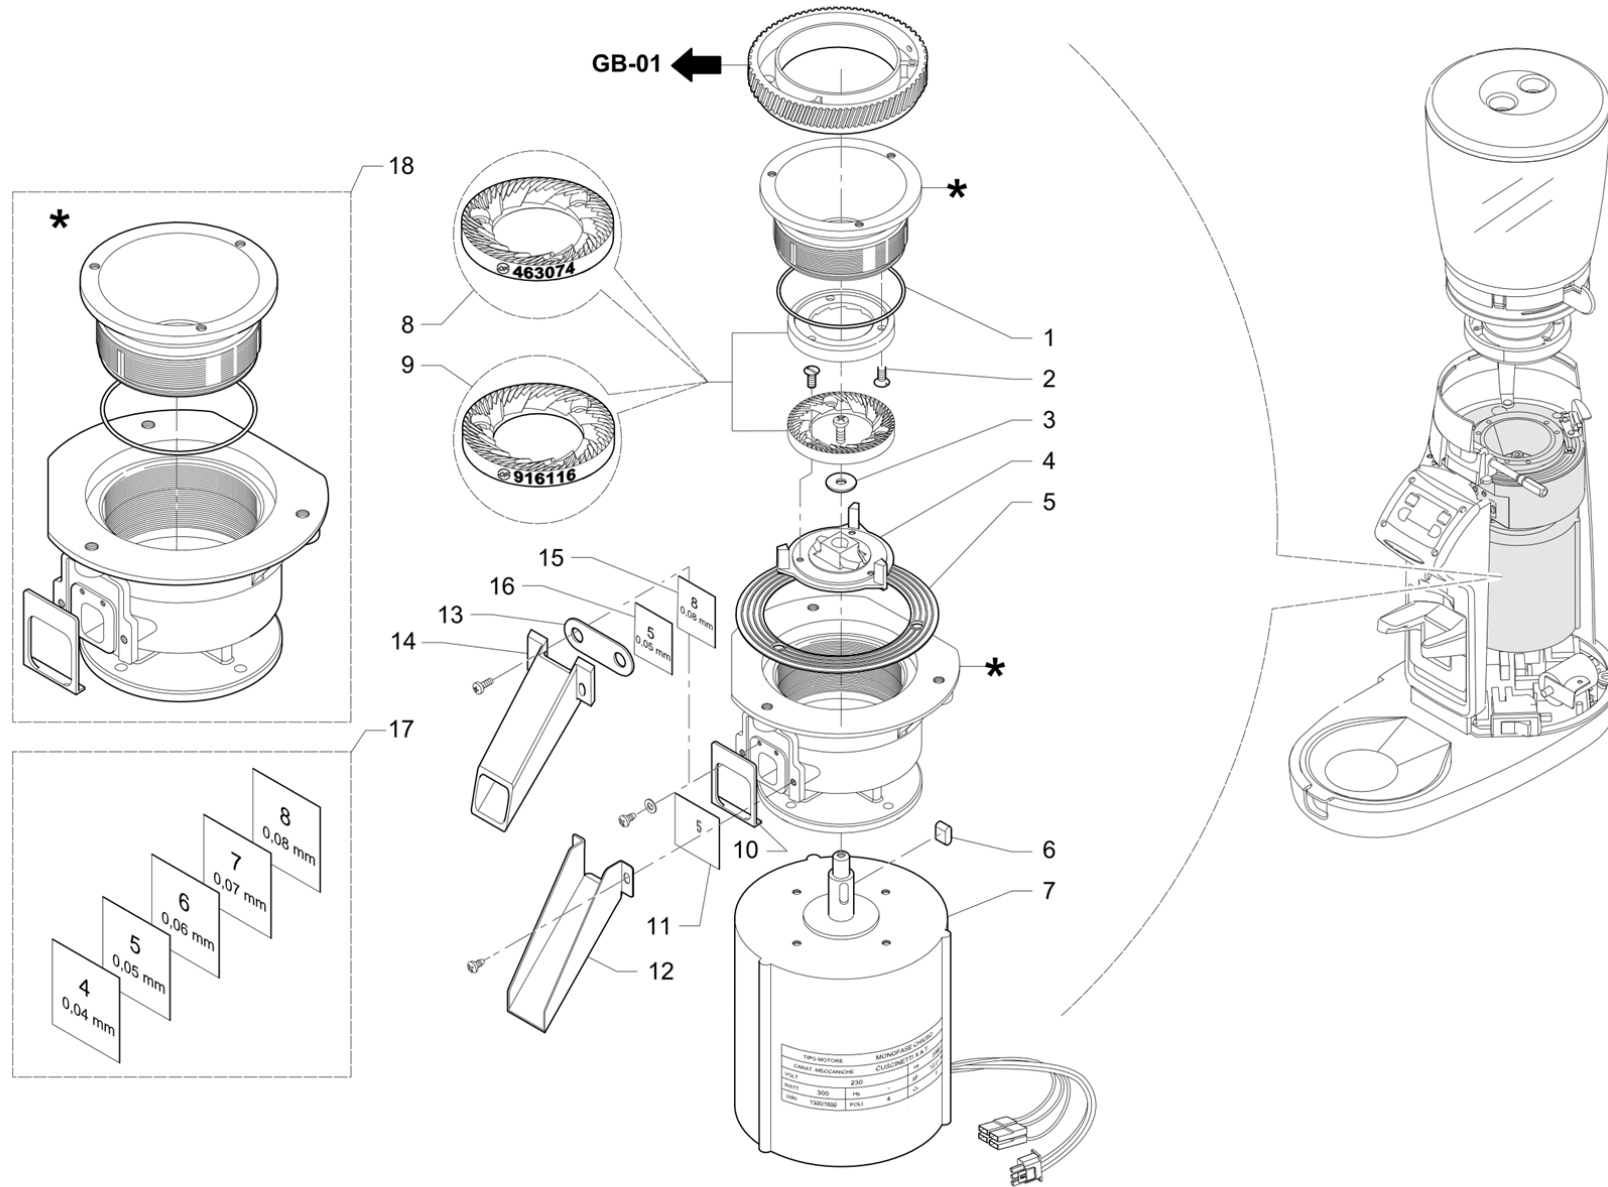

→ GB-01

Pos	Part Number	Description	Validity	Notes
1	537054900	COFFEE TAMPER KIT MAGNUM OD		

Pos	Part Number	Description	Validity	Notes
1	965222000	MAGNUM CARTER ON DEM. GASKET		
2	965266000	USER BOARD		
3	965481000	TAIN CARTER MAGNM OND		
4	965264000	FEED-IN BOARD		
5	965265000	FEED-IN BOARD "TOUCH"		
6	965268000	LED 12 V BOARD MAGNUM ON D		
7	965063000	MICROSWITCH FEDER		
8	965061000	MICROSWITCH START MAGNUM ON D		
9	975027000	MAGNUM FRONT GUARD RUBBER		
10	975059000	MAGNUM FRONT COVER	N:UL	
10	537055000	FRONT GUARD KIT		
11	965270000	PHOTOCELL MAGNUM ON D		
12	965434000	120V MAGNUM POWER BOARD	N:UL	
12	965433010	MAGNUM OD. TOUCH POWDER CARD		
13	965055000	PUSH BOTTON STRIP		
14	965051020	FRONT PANEL		
15	965056010	FILTERHOLDER SUPPORT MAGNUM ON D		
16	965058010	PAWL		
17	965267000	USER BOARD "TOUCH"		
18	975060000	KEYBOARD COVER	N:UL	
18	965054040	KEYBOARD COVER		
19	965226000	TOUCH SCREEN GASKET		
20	965225000	TOURCH SCREEN SLIDE MAGNUM ON D		
21	965432010	USER CARD - TOUCH		
22	965059000	SWITCH MICRO START		
23	965052030	LED GLASS MAGNUM ON D		

Pos	Part Number	Description	Validity	Notes
1	402268000	O RING 72.75X1.78 NBR 70		
2	503604080	S.S. M4X8 T.SV. SCREW		
3	532744300	WASHER 6.4x18 INOX		
4	965039008	STONE HANDLE		
5	965221010	MOTOR GASKET MAGNUM ON D		
6	532744200	PIN		
7	965045000	PLAIN GRINDSTONE MOTOR		
7	965294000	MOTOR50-60HZ 200V/M ON DEMAND 64	M:JP	
7	965093000	MOTOR 100-120V 50-60Hz -300W	N:UL	
8	429959000	GRIND STONES RIGHT DIAM.64 MM.		
9	537041300	GRINDSTONE DIA.63,5 MM		
10	965480000	MAGNUM ON DEMAND SLIDE GASKET		
11	965271010	METAL SHEET 0.05		
12	965040000	COFFEE POWDER SHOOT		
13	980057010	PLATE FASTENER		
14	968086000	NSF MAGNUM COFFEE CHUTE	N:NSF	
15	968085000	DUCT PLATE 20X25X0.08		
16	968084000	DUCT PLATE 20X25X0.05		
17	537046600	REGULATING COFFEE PLATES KIT		
18	965722000	KIT FOR GROUND COFFEE REGULATION		
18	965810000	PROTECTION JPN	M:JP,N:NSF	