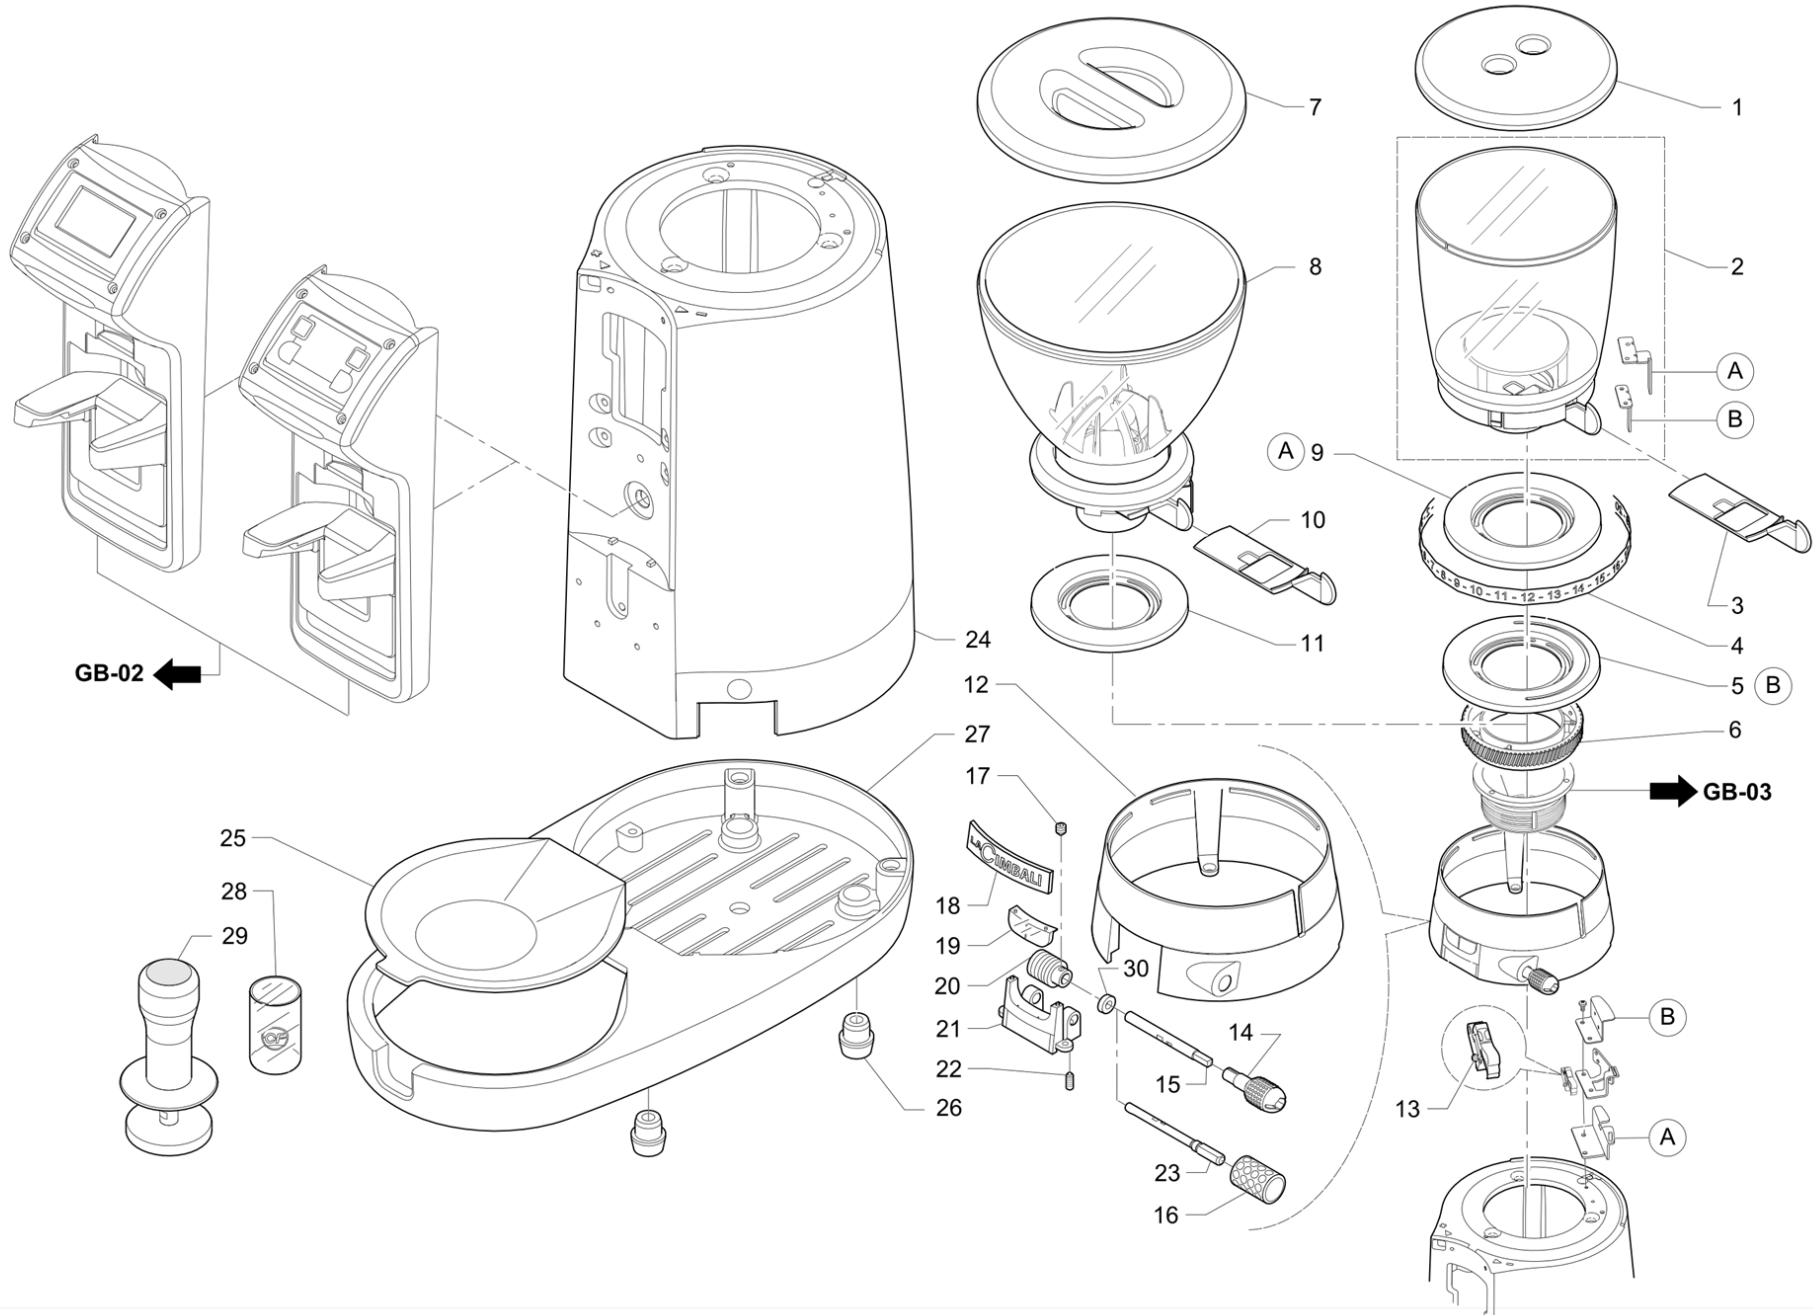

Pos	Part Number	Description	Validity	Notes
1	965361000	COVER BEAN CONTAINER		
2	965720020	HOPPER ASS. SP.PART		
3	465460010	SHUTTER		
4	4721135031	TAPE		
5	965048000	GRIND ADJUSTMENT RING		
6	965471000	COGWEEL		
7	965088000	HOPPER LID		
8	975759010	NSF HOPPER	N:UL	
	≅ 975759000	NSF HOPPER ASS.	N:UL	
9	965487000	SCALDE GEAR		
10	968088000	MAGNUM NSF SHUTTER	N:NSF	
11	975064000	GRADUATED RING NUT	N:UL	
12	4613134994	COLLAR SILVER		
13	965072010	MICRO SWITCH		
13	975071000	MICROSWITCH	N:UL	
14	432508000	HANDLE ADJUSTING GRINDER		
15	965018010	GRINDING ADJUSTMENT SCREW SHAFT		
16	4529134991	HANDLE		
17	4001135037	SCREW M4X4		
18	465425010	"LA CIBALI" PLATE		
19	965482000	MAGNUM WINDOWS		
20	4121134989	SCREW		
21	537041810	FORK SILVER KIT		
22	965022000	BALL PRESSURE		
23	975070000	SHAFT FOR UL ADJUSTMENT SCREW	N:UL	
24	965036034	MAGNUM ON-DEMAND BODY		
24	965204010	MAGNUM OD BODY 200V/3		
25	4529134772	COFFEE CONTAINER		
26	4991133570	FOOT RUBBER		
27	965035034	MAGNUM ON DEMAND BASE		
27	4617134771	NOT FURNISHABLE CODE		
28	965074010	MEASURE		
	≅ 965074000	COFFEE MEASURE		
29	965727020	DYNAMOMETRIC TAMPER		
30	4701026621	GASKET