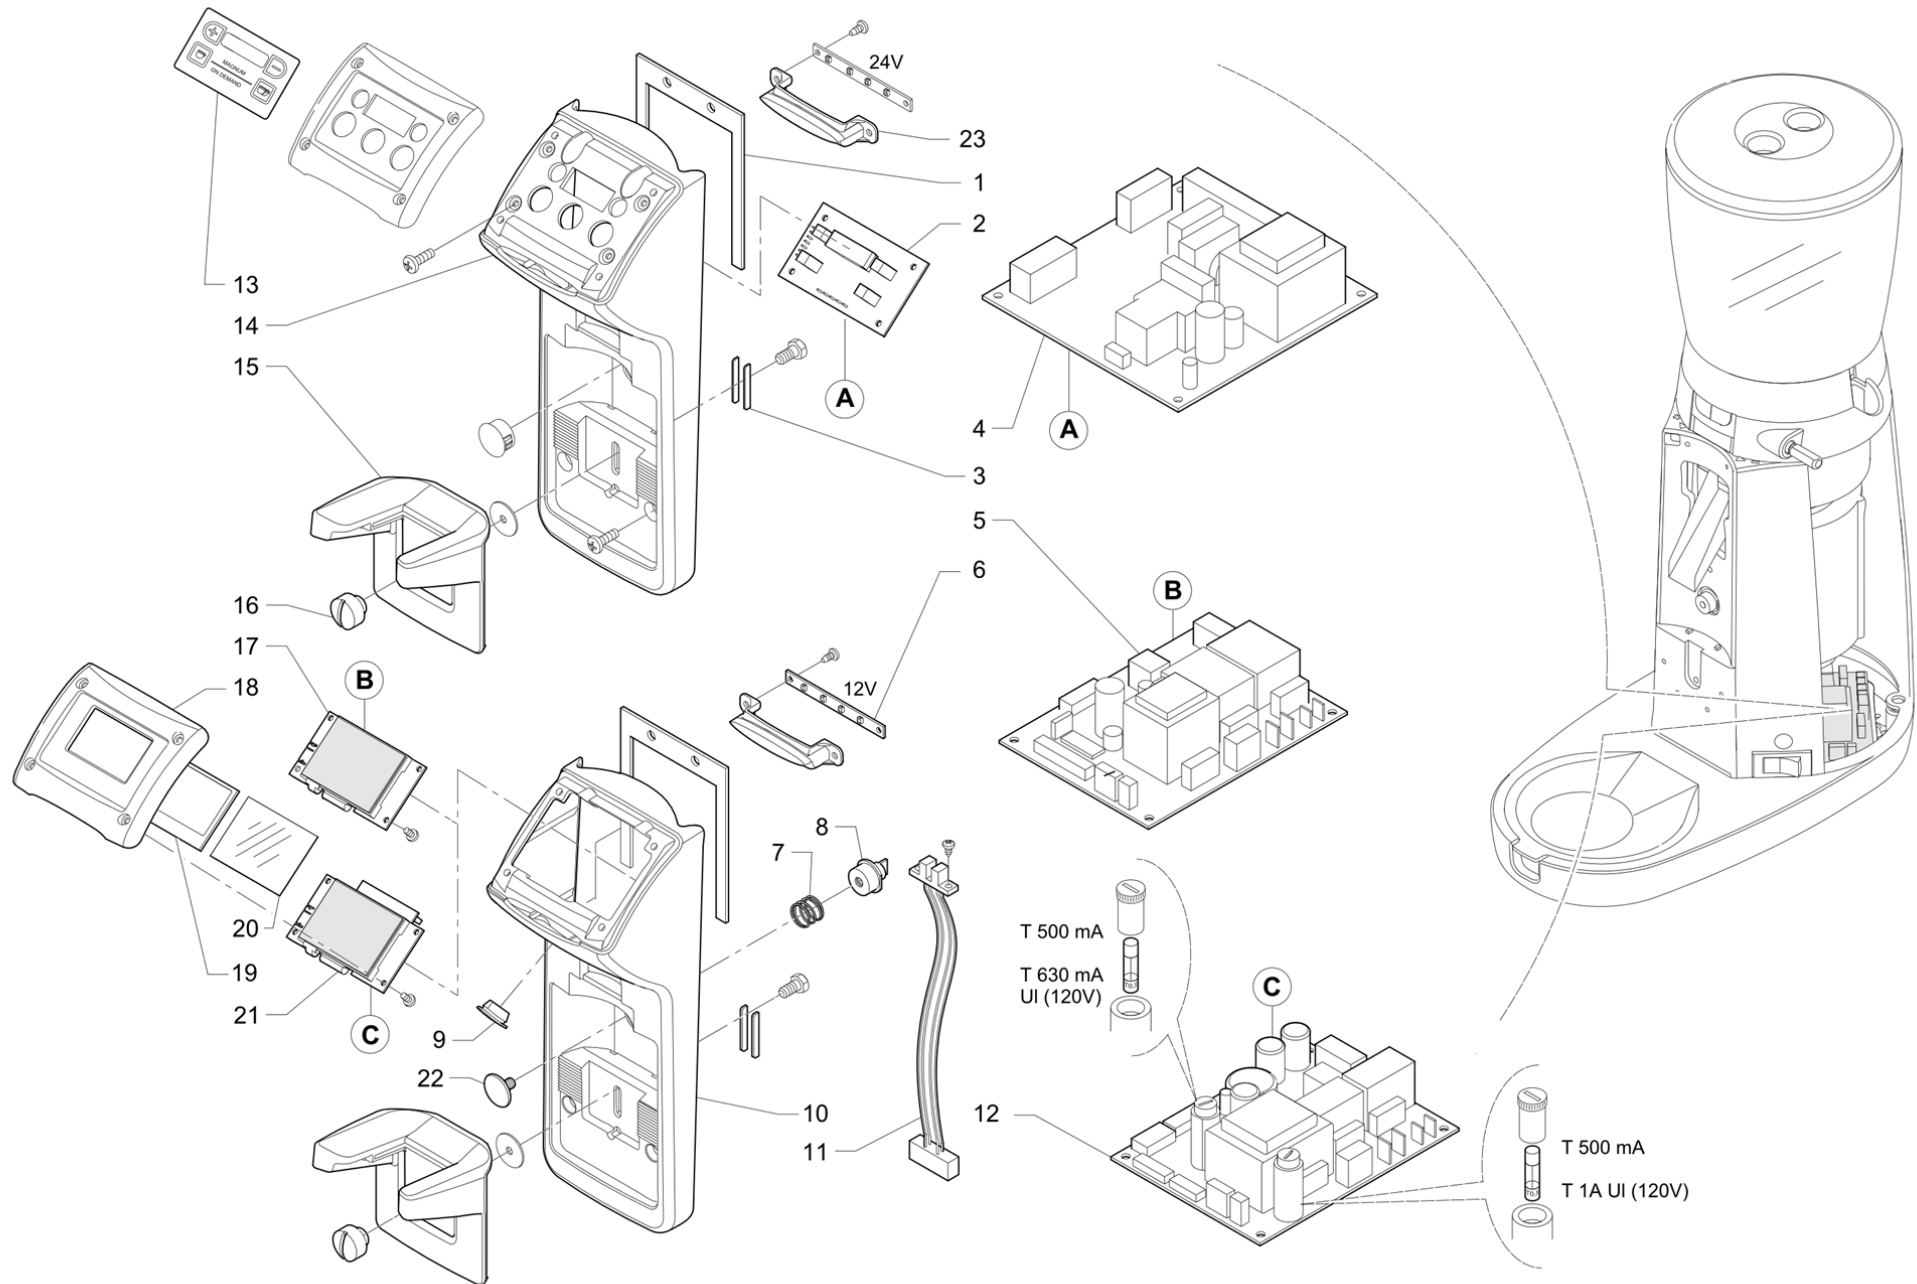

Pos	Part Number	Description	Validity	Notes
1	965222000	MAGNUM CARTER ON DEM. GASKET		
2	965266000	USER BOARD		
3	965481000	TAIN CARTER MAGNM OND		
4	965264000	FEED-IN BOARD		
5	965265000	FEED-IN BOARD "TOUCH"		
6	965268000	LED 12 V BOARD MAGNUM ON D		
7	965063000	MICROSWITCH FEDER		
8	965061000	MICROSWITCH START MAGNUM ON D		
9	975027000	MAGNUM FRONT GUARD RUBBER		
10	975059000	MAGNUM FRONT COVER	N:UL	
10	537055000	FRONT GUARD KIT		
11	965270000	PHOTOCELL MAGNUM ON D		
12	965434000	120V MAGNUM POWER BOARD	N:UL	
12	965433010	MAGNUM OD. TOUCH POWDER CARD		
13	965055000	PUSH BOTTON STRIP		
14	965051020	FRONT PANEL		
15	965056010	FILTERHOLDER SUPPORT MAGNUM ON D		
16	965058010	PAWL		
17	965267000	USER BOARD "TOUCH"		
18	975060000	KEYBOARD COVER	N:UL	
18	965054040	KEYBOARD COVER		
19	965226000	TOUCH SCREEN GASKET		
20	965225000	TOURCH SCREEN SLIDE MAGNUM ON D		
21	965432010	USER CARD - TOUCH		
22	965059000	SWITCH MICRO START		
23	965052030	LED GLASS MAGNUM ON D