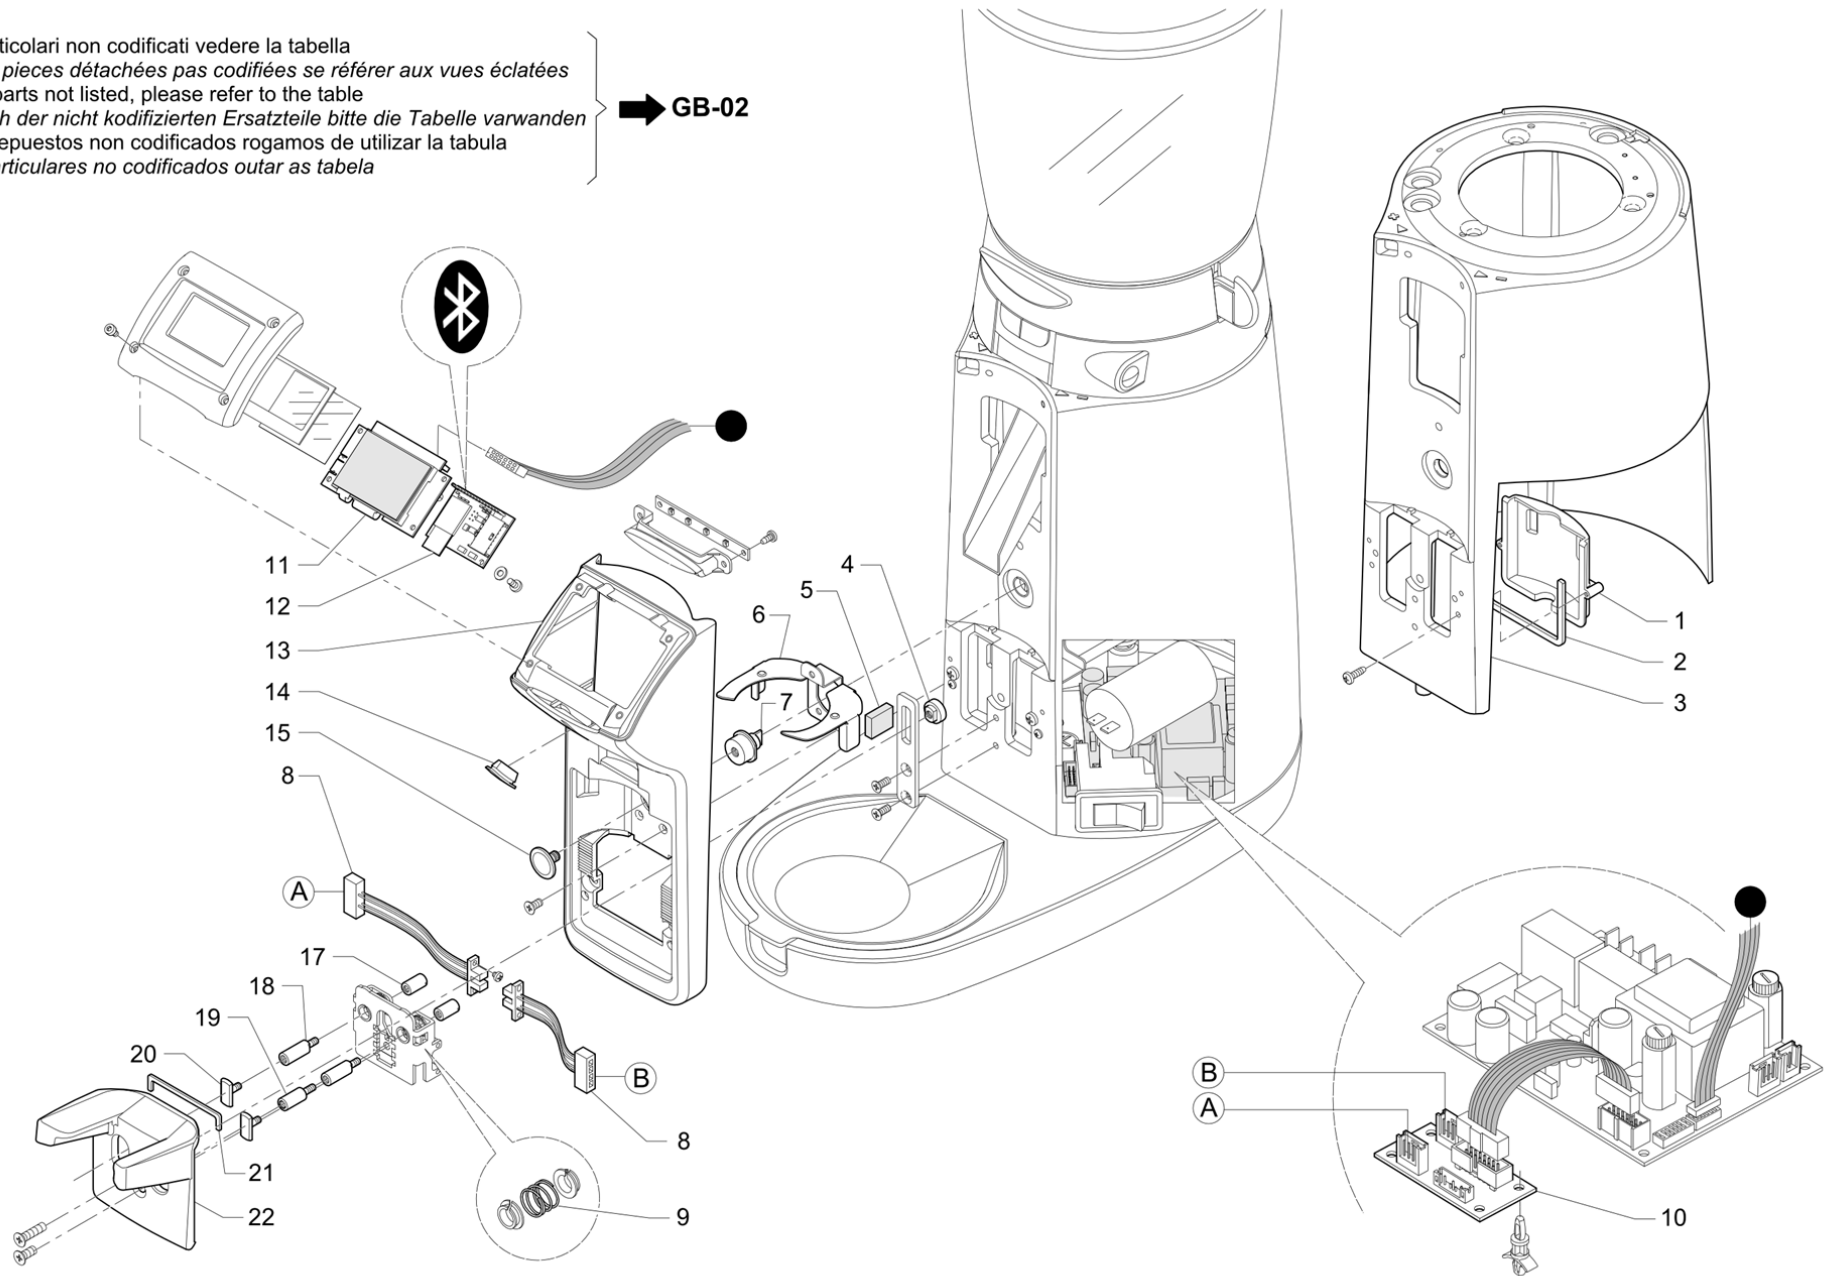

Per i particolari non codificati vedere la tabella
Pour les pièces détachées pas codifiées se référer aux vues éclatées
For the parts not listed, please refer to the table
Bezüglich der nicht kodifizierten Ersatzteile bitte die Tabelle verwenden
Por los repuestos no codificados rogamos de utilizar la tabula
Pelos particulares no codificados outar as tabela

➔ GB-02